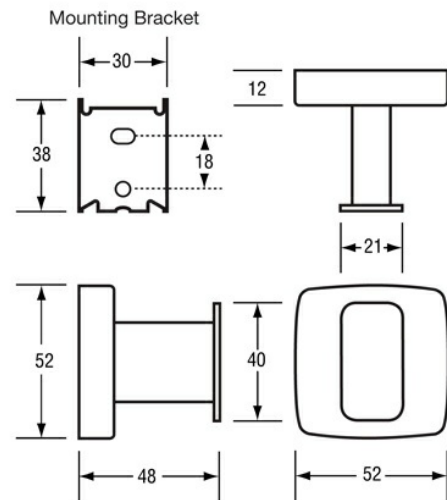

## ML210B

Single Robe Hook in Polished Stainless Steel

Dimensions: 52mmH x 52mmW x 48mmD

### SPECIFICATION

Material	#304 Grade Stainless Steel
Finish	Polished Stainless Steel
Mounting	Concealed Screw Fix