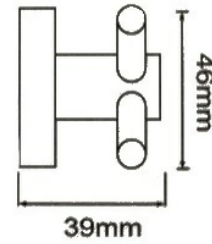

## ML2310PSS

Double Coat Hook in Polished Stainless Steel

Dimensions: 46mmH x 45mmW x 39mmD

Grub Screw

Fixing Plate

### SPECIFICATION

Material	#304 Grade Stainless Steel
Finish	Polished Stainless Steel
Mounting	Concealed Screw Fix via Fixing Plate Allen Key Supplied