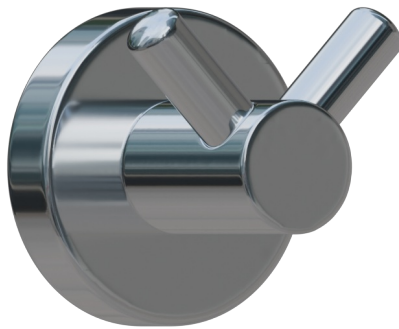

## ML2310PSS

Double Coat Hook in Polished Stainless Steel

Dimensions: 46mmH x 45mmW x 39mmD

Grub Screw

Fixing Plate

### SPECIFICATION

Material	#304 Grade Stainless Steel
Finish	Polished Stainless Steel
Mounting	Concealed Screw Fix via Fixing Plate Allen Key Supplied