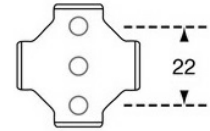

## ML2310PSS

Double Coat Hook in Polished Stainless Steel

Dimensions: 46mmH x 45mmW x 39mmD

Grub Screw

Fixing Plate

### SPECIFICATION

Material	#304 Grade Stainless Steel
Finish	Polished Stainless Steel
Mounting	Concealed Screw Fix via Fixing Plate Allen Key Supplied