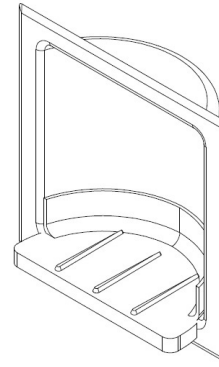

## ML232S

Recessed Soap Dish in Satin Stainless Steel

Dimensions: 160mmH x 160mmW x 72mmD

### SPECIFICATION

Material	#304 Grade Stainless Steel
Finish	Satin Stainless Steel
Mounting	Recess Mount Visible Fix
Wall Opening	140mmH x 140mmW x 51mmD