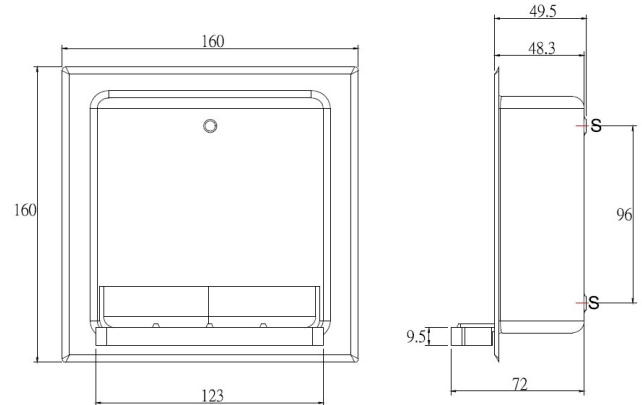

## ML232S

Recessed Soap Dish in Satin Stainless Steel

Dimensions: 160mmH x 160mmW x 72mmD

### SPECIFICATION

Material	#304 Grade Stainless Steel
Finish	Satin Stainless Steel
Mounting	Recess Mount Visible Fix
Wall Opening	140mmH x 140mmW x 51mmD