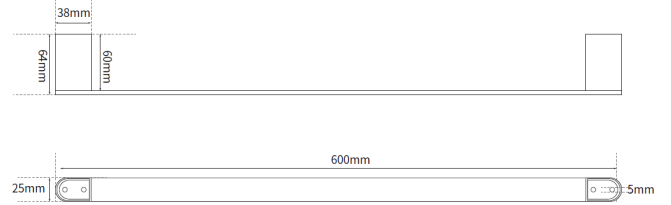

ML_T82201_GRAPHITE

Serenity 600mm Single Towel Rail in Graphite

Dimensions: 25mmH x 600mmW x 64mmD

SPECIFICATION

Material	#304 Grade Stainless Steel
Finish	Graphite
Mounting	Surface Mount Concealed Fix Standoff 60mm

https://metlam.com.au/category/serenity-range/ML_T82201_GRAPHITE