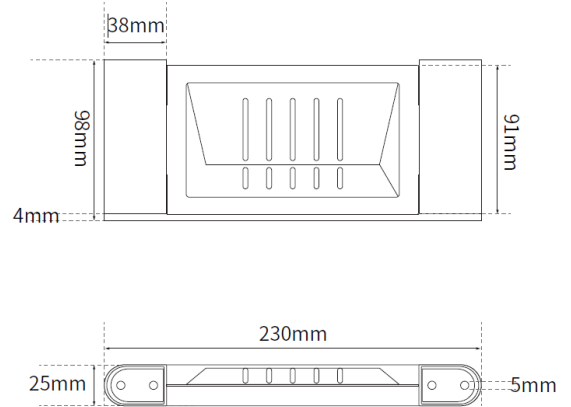

## ML\_T82203\_DESIGNER

Serenity Soap Dish in Designer Black

Dimensions: 25mmH x 230mmW x 98mmD

### SPECIFICATION

|          |                             |
|----------|-----------------------------|
| Material | #304 Grade Stainless Steel  |
| Finish   | Designer Black              |
| Mounting | Surface Mount Concealed Fix |