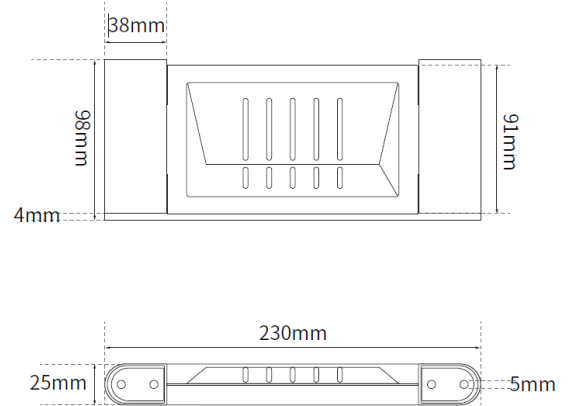

## ML\_T82203\_GRAPHITE

Serenity Soap Dish in Graphite

Dimensions: 25mmH x 230mmW x 98mmD

### SPECIFICATION

Material	#304 Grade Stainless Steel
Finish	Graphite
Mounting	Surface Mount Concealed Fix

For more in depth information, visit the product online: [https://metlam.com.au/category/serenity-range/ML\\_T82203\\_GRAPHITE](https://metlam.com.au/category/serenity-range/ML_T82203_GRAPHITE)