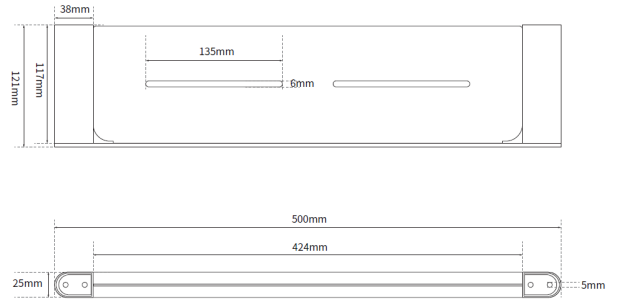

ML_T82218_GRAPHITE

Serenity Shower Shelf in Graphite

Dimensions: 25mmH x 500mmW x 121mmD

SPECIFICATION

Material	#304 Grade Stainless Steel
Finish	Graphite
Mounting	Surface Mount Concealed Fix

[For more in depth information, visit the product online: https://metlam.com.au/category/shelves/ML_T82218_GRAPHITE](https://metlam.com.au/category/shelves/ML_T82218_GRAPHITE)